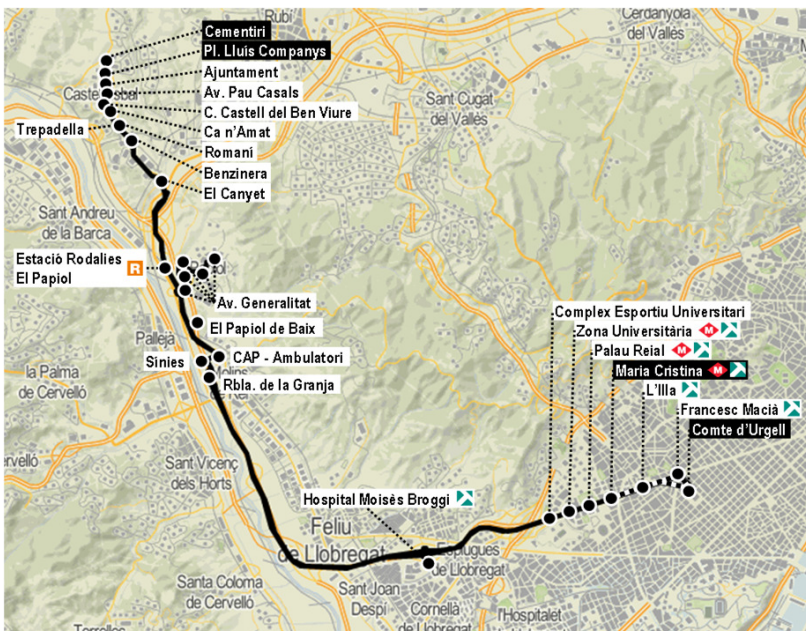

Castellbisbal >> Barcelona

Table listing bus routes from Castellbisbal to Barcelona, including stops like Ajuntament, Pau Casals, and Estació Rodalies de Catalunya.

Table with 14 columns (times) and 14 rows (routes) showing departure times from Castellbisbal to Barcelona from Monday to Friday, excluding August.

Table with 14 columns (times) and 14 rows (routes) showing departure times from Castellbisbal to Barcelona on Saturdays, Sundays, and August.

Barcelona >> Castellbisbal

Table listing bus routes from Barcelona to Castellbisbal, including stops like Comte d'Urgell, Zona Universitària, and Estació Rodalies de Catalunya.

Table with 14 columns (times) and 14 rows (routes) showing departure times from Barcelona to Castellbisbal from Monday to Friday, excluding August.

Table with 14 columns (times) and 14 rows (routes) showing departure times from Barcelona to Castellbisbal on Saturdays, Sundays, and August.

Information box containing gruptg.com, twitter.com/direxis_tgo, and phone number 93 778 00 88.

Text box with 'Descarrega't l'app amb els horaris actualitzats' and a QR code.

QR code for Android app download.

QR code for Apple app download.

No es poden fer viatges entre Barcelona i Sant Joan Despí ni entre Barcelona i Molins de Rei. Els horaris de pas són orientatius i poden estar condicionats pel trànsit.

Data d'actualització: 02/05/2024